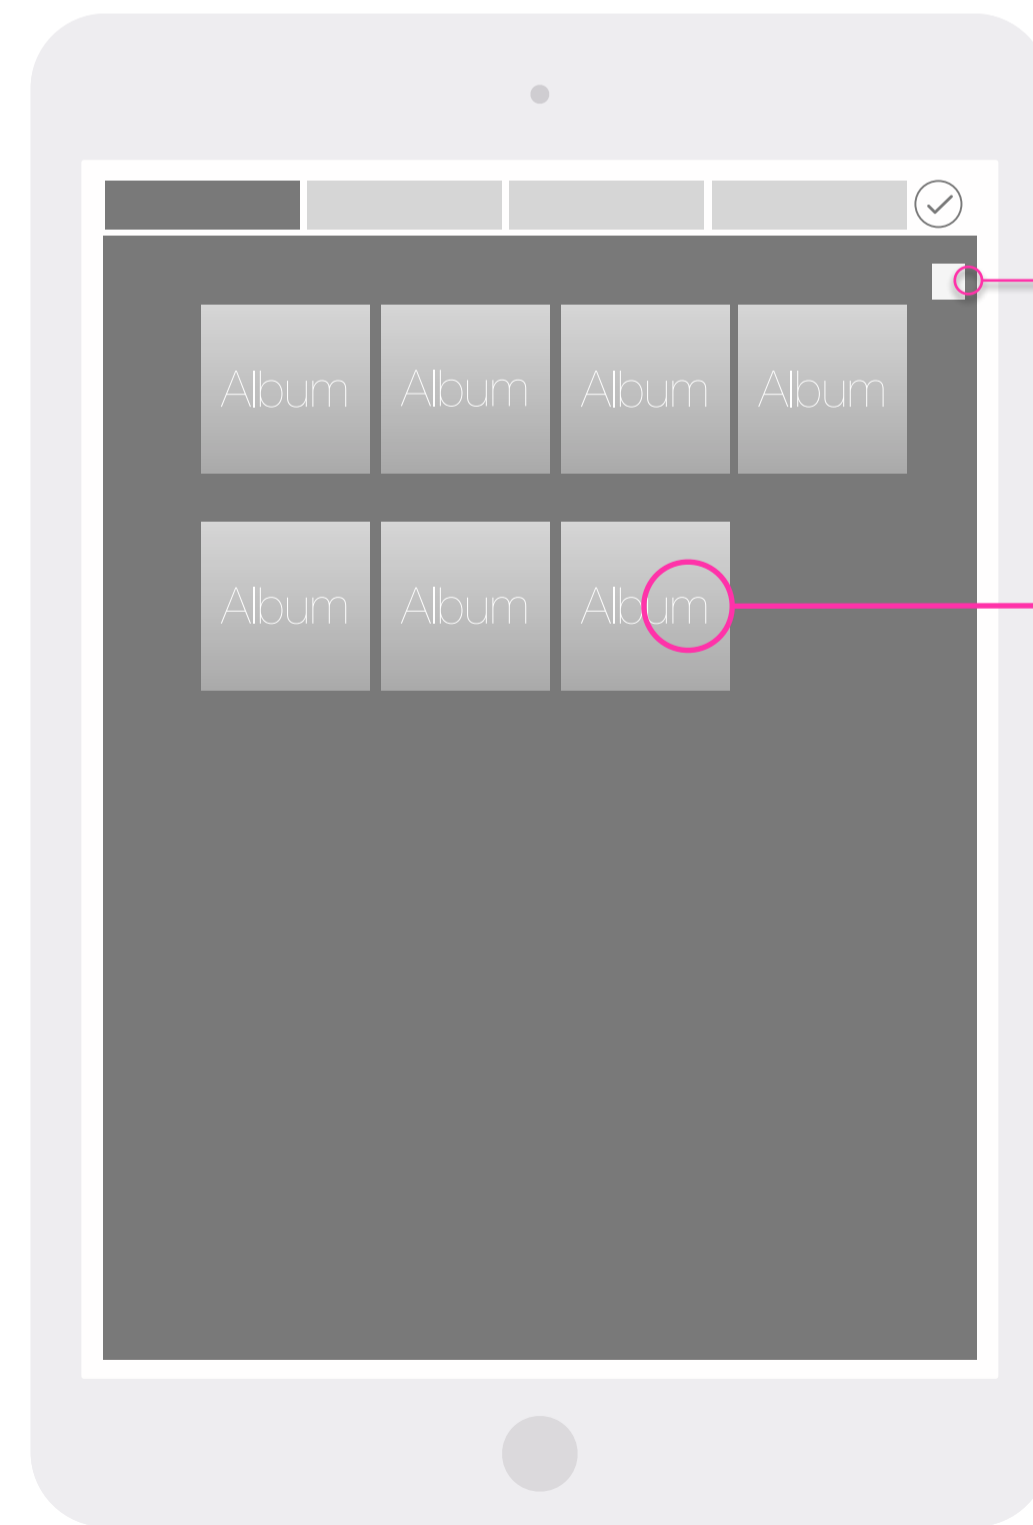

Insert From Album

View Fullscreen

Open any Album

Insert From Camera - Default

- Albums
- Search the web
- Camera
- Drop Placeholder

Tap Albums

Back

Insert From Camera - Default

- Albums
- Search the web (future)
- Camera (Default)
- Drop Placeholder

1

Tap Albums

Insert From Album

2

Open any Album

View Fullscreen

Fullscreen Albums

Strip View

Toggle Between Views

Select an Image

Back

Fullscreen Images

Done

3

Tap Image

Drop Placeholder

alt

Drop Placeholder any time