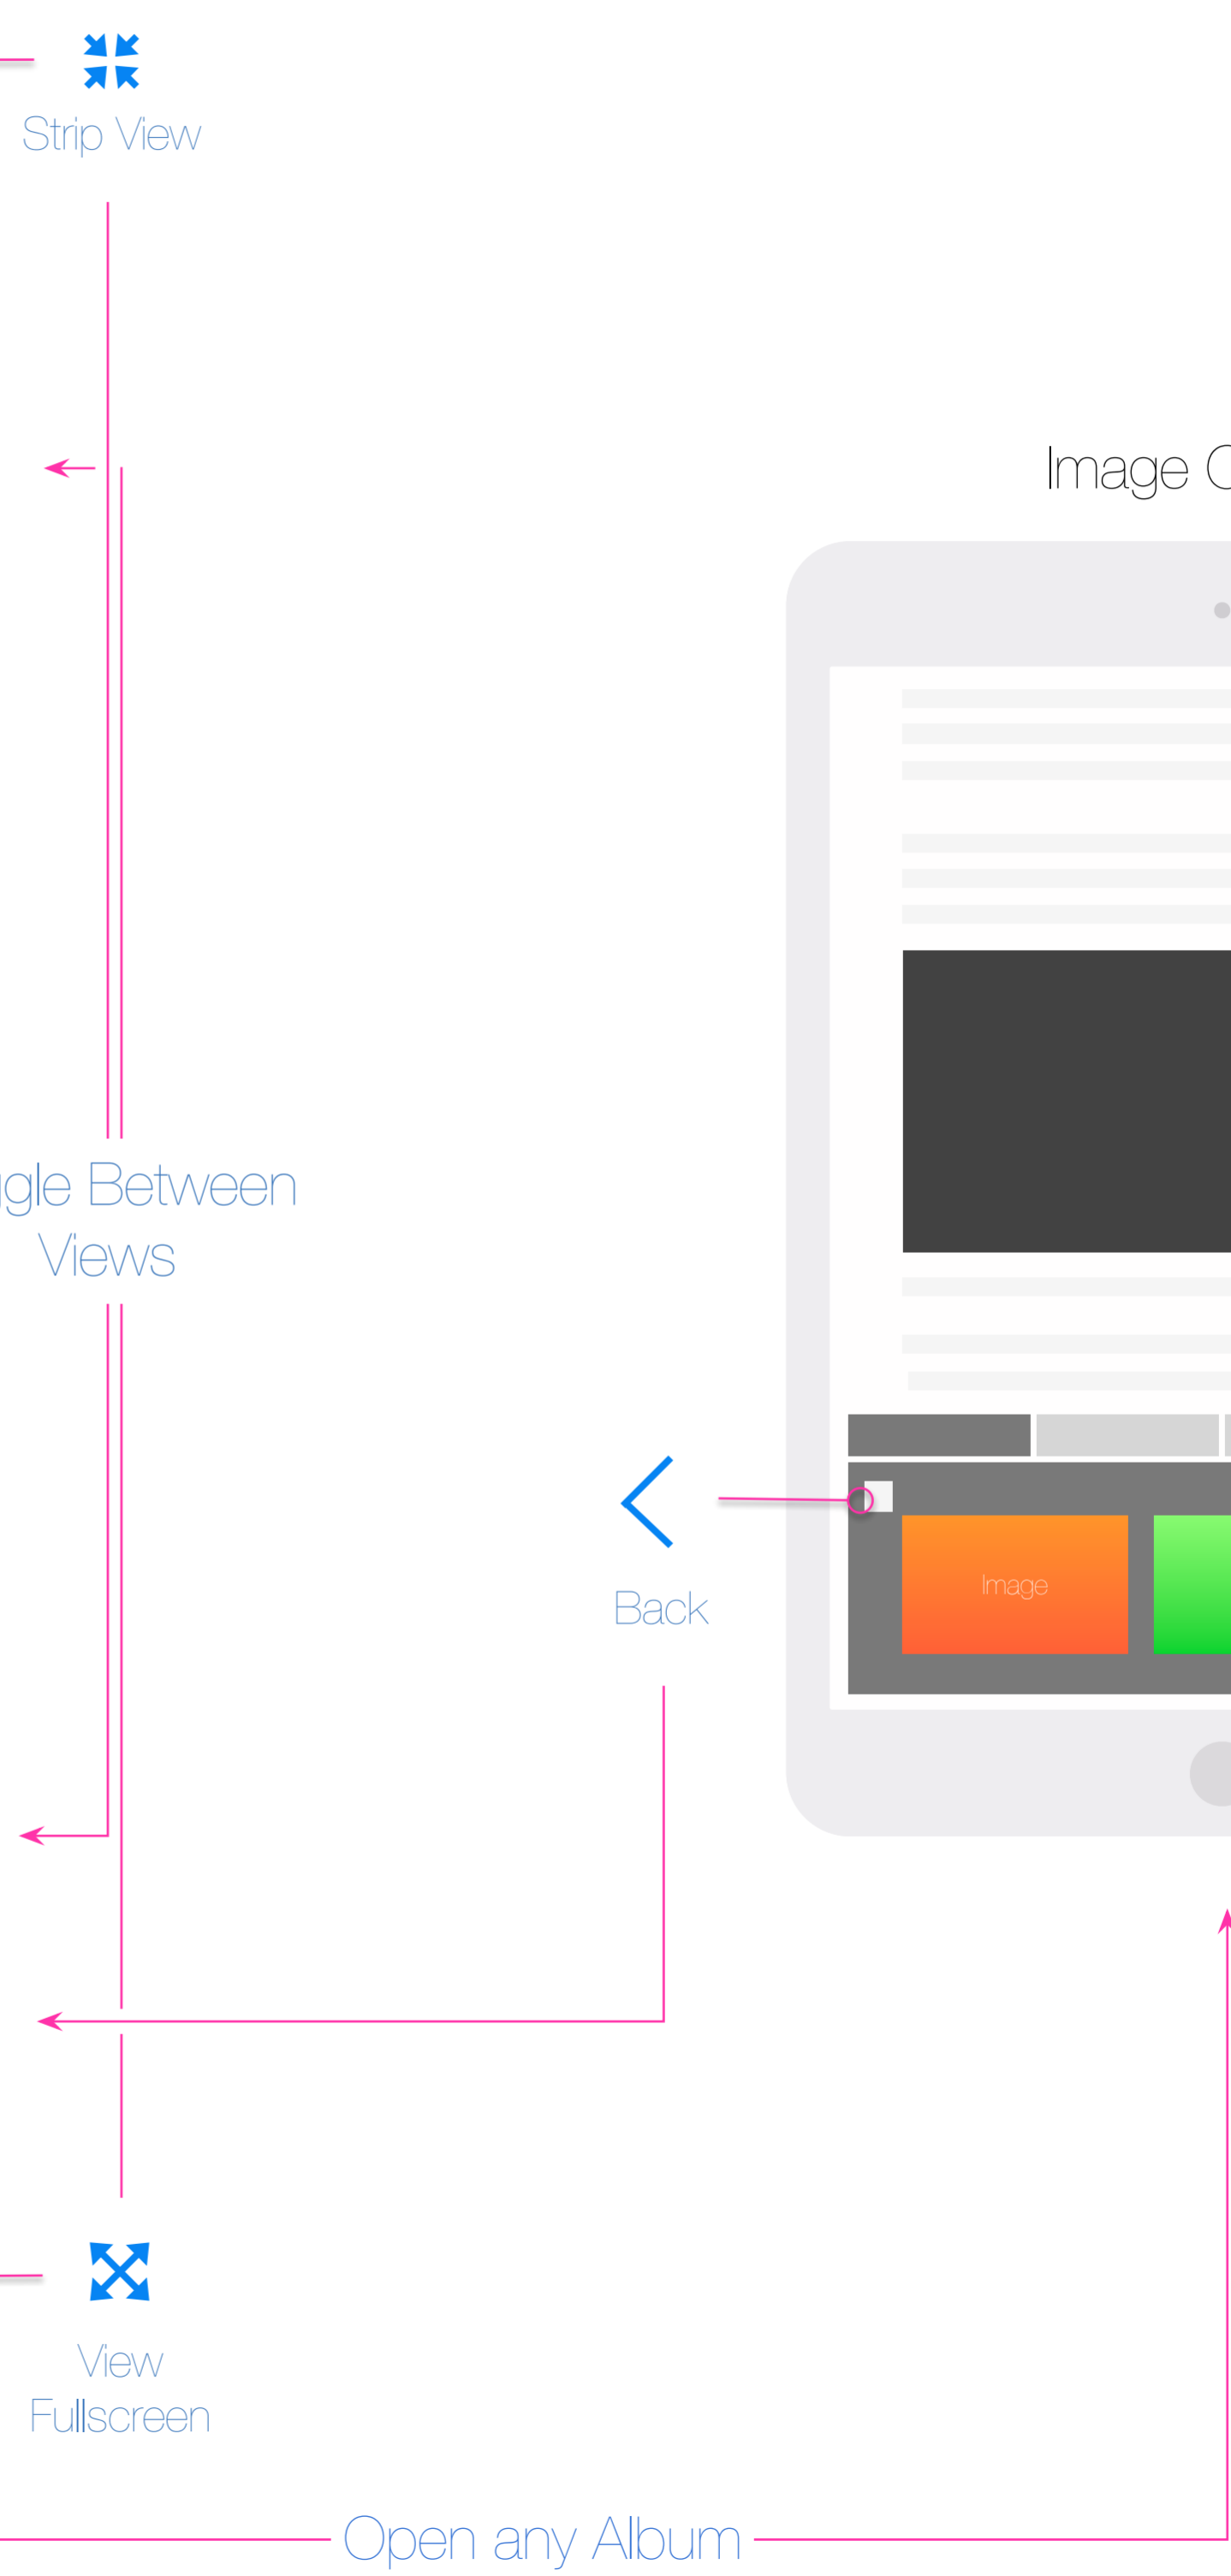

Insert From Album

View Fullscreen

Open any Album

Insert From Camera - Default

- Albums
- Search the web
- Camera
- Drop Placeholder

Tap Albums

Back

Insert From Camera - Default

- Albums
- Search the web (future)
- Camera (Default)
- Drop Placeholder

1

Tap Albums

Insert From Album

2

Open any Album

View Fullscreen

Fullscreen Albums

Strip View

Toggle Between Views

Select an Image

Back

Fullscreen Images

Done

3

Tap Image

Drop Placeholder

alt

Drop Placeholder any time